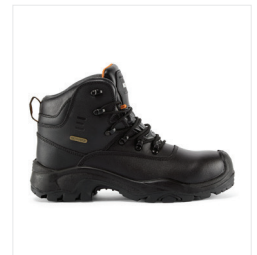

VITRIC

WATERPROOF BOOT S3 WR SRC

OFW-1057

Stylish and Hard Wearing Boot with a Waterproof Breathable Membrane | Good Ankle Support with a Padded Collar and Tongue | Rear Pull-Loops for easy wear | Steel Toecap and Composite Midsole | Metal Eyelet Hooks | Hard wearing Scuff Cap for Abrasion Resistance | Anti-Static with a Dual Density Oil Resistant PU/Rubber for added Comfort and Durability | Outsole Contact Heat Resistant to 300C | SRC Slip Rating for improved safety across multiple hazards | Deep Tread Pattern to prevent clogging.