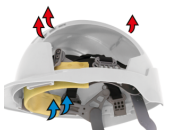

FEATURES

Supreme Comfort

A 6-point textile cradle harness system & Chamlon™ cotton sweatband offer unrivalled comfort.

Firmest Fit Available

The deep nape strap enables the firmest retention of any helmet, keeping it firmly rooted on the head. Available with either the Revolution@ Flex wheel ratchet or the OneTouch™ slip ratchet.

Accessories

A universal attachment slot enables firm fitting of a range of Surefit™ safety visors, and ear defenders. EVOSpec® Integrated eyewear is also available.

Ventilation Option

Side and rear ventilation for optimum air movement inside the shell, reducing helmet temperatures by an average 2-3 degrees.