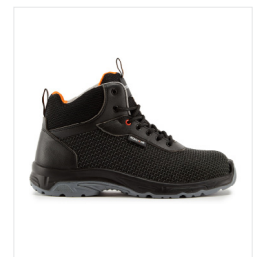

## NORITE

### TRAINER BOOT S3 SRC

## OFW-1089

HYPERTEX upper material giving super abrasion resistance | Light and flexible Ripstop technology | 200 Joule Composite Toecap | S3 Composite Reinforced Midsole Protection | SRC Rated Slip-Resistant Sole | Oil-Resistant, PU double density sole | Shock Absorber Heel | Anti-static | CORDURA Advanced Fabric on ankle and tongue | Made in Europe