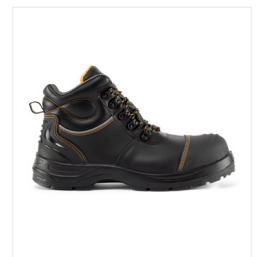

TEPHRA

SAFETY TRAINER BOOT S3 SRC

OFW-1220

Waterproof & Breathable Membrane Lining | 200 Joule | Composite Toecap.
 Composite Reinforced Midsole Protection | Ankle Support Structure.
 SRC Rated Slip- Resistant Sole | Oil-Resistant, PU/Rubber Heat Resistant Sole To
 300C | Heavy Duty Scuff Cap | Well Padded Ankle Protection | Shock Absorber
 Heel | Anti-Static | Honeycomb Gel Insole Providing Excellent Wearer Comfort.

Sizes: 3-13

Honeycomb Gel Insole

Water Proof

Composite Toecap

Composite Midsole

EN 20345:2011 S3 SRC

SIZE GUIDE

EURO	34	35	36	37	38	39	41	42	43	44	46	47	48	49	50
UK	1	2	3	4	5	6	7	8	9	10	11	12	13	14	15