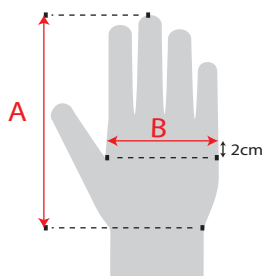

Applications:

Tasks with general handling, agriculture, construction, maintenance

Packaging: 12 pairs per bag - 10 bags per case

Product Codes:

21123 One Size Elite Red

Colourways:

Standards:

EN 388:2016

Abrasion: 4
Blade Cut: 1
Tear: 4
Puncture: 4
ISO cut level: X

PPE Regulation (EU) 425/2016

BS EN 420:2003+A1:2009 - Sizing & Dexterity: PASS

BS EN 388:2016 - Protection Against Mechanical Hazards

Size Chart:

Measurements in mm	7 (S)	8 (M)	9 (L)	10 (XL)	11 (2XL)
Hand Length (A)	171	182	192	204	215
Hand Circumference (B)	178	203	229	254	279

Issue No.: 3

Issue Date: 04.02.20

The information shown on this specification sheet is intended as a guide and is advisory only. All details were correct at the time of issue. As conditions of use are ultimately beyond our control, we advise that the product is tested for the particular application before use.