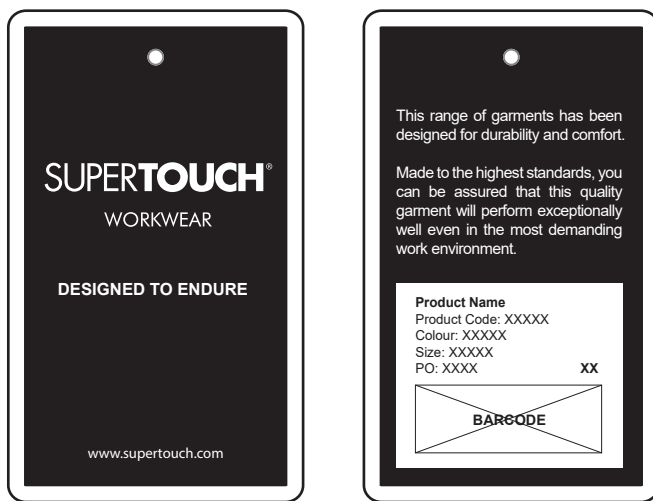

Issue No.: 4

Issue Date: 08.04.2019

SUPERTOUCH[®]

Packaging: 1 piece per bag - 10 bags per case

Outer Carton Artwork:

Inner Artwork:

Feature Symbols:

Product can be washed 25 times

Product is fully reversible

Product features an ID pocket

Product features a phone pocket

Washing Symbols:

Wash cycle

Do not bleach

Do not tumble dry

Do not iron