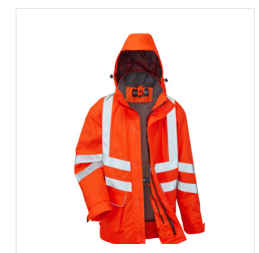

MILFORD

WATERPROOF & BREATHABLE STORMCOAT

OHV-3053

Breathable 300D PU Coated Polyester Oxford Weave Outer Fabric | Double Storm Flap with Velcro Fastening | 3 Piece Detachable Hood with Wired Peak and Velcro Chinguard, Bungee Cord Adjuster and Toggles | Micro-fleece Lined High Stand Collar | Internal Neoprene Storm Cuffs | Velcro Fastened Mini Cuff Adjusters | Chunky Zip with Ergonomic Puller | Breathable Mesh Lining | Large External Bellowed Pockets with Separate Hand Warmer Pockets | ID Holder in Pocket

R-TEK 13 000

CARE LABEL

CERTIFIED TO 25 WASH CYCLES

SIZE GUIDE

	S	M	L	XL	2XL	3XL	4XL
CHEST (INCHES)	38-40	40-42	42-44	44-46	46-48	52-54	56-58
CHEST (CM)	96.5-101.5	101.5-106.5	106.5-111.5	111.5-117	117-122	132-137	142-147